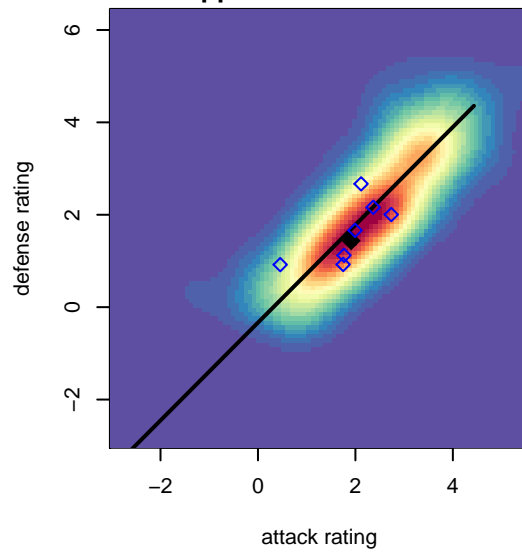

# Real Middleton Madrid G02

, ID  
 G02 total strength=1284  
 attack=6.77 defense=4.21  
 fall league = Idaho D3 U14/U15 Div 2 U15  
 spr league = Spr Idaho D3 U16G Div 2  
 notes= CF

alt names used:  
 REAL MIDDLETON CF MADRID

Venues played:  
 2016 Idaho D3 U14/U15 Division 2 U15  
 2016 Spr Idaho D3 U16G Division 2

**Real Middleton Madrid G02**  
 Dots are actual minus expected GF (blue circles) and GA (red triangles).  
 Blue line is smoothed change in attack strength. Red is smoothed change in defense strength.

**attack and defense variance (black dot)  
relative to other teams  
and top 10 in region**

**attack and defense rating  
relative to others at age  
and all opponents in last 13 months**

**Performance relative to 13 month average**