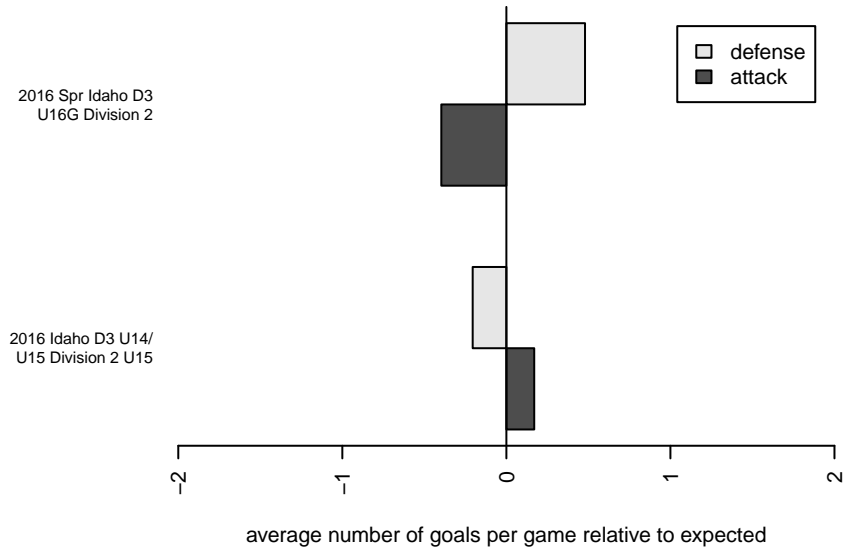

# Real Middleton Madrid G02

, ID  
 G02 total strength=1284  
 attack=6.77 defense=4.21  
 fall league = Idaho D3 U14/U15 Div 2 U15  
 spr league = Spr Idaho D3 U16G Div 2  
 notes= CF

alt names used:  
 REAL MIDDLETON CF MADRID

Venues played:  
 2016 Idaho D3 U14/U15 Division 2 U15  
 2016 Spr Idaho D3 U16G Division 2

**Real Middleton Madrid G02**  
 Dots are actual minus expected GF (blue circles) and GA (red triangles).  
 Blue line is smoothed change in attack strength. Red is smoothed change in defense strength.

**attack and defense variance (black dot)  
relative to other teams  
and top 10 in region**

**attack and defense rating  
relative to others at age  
and all opponents in last 13 months**

**Performance relative to 13 month average**