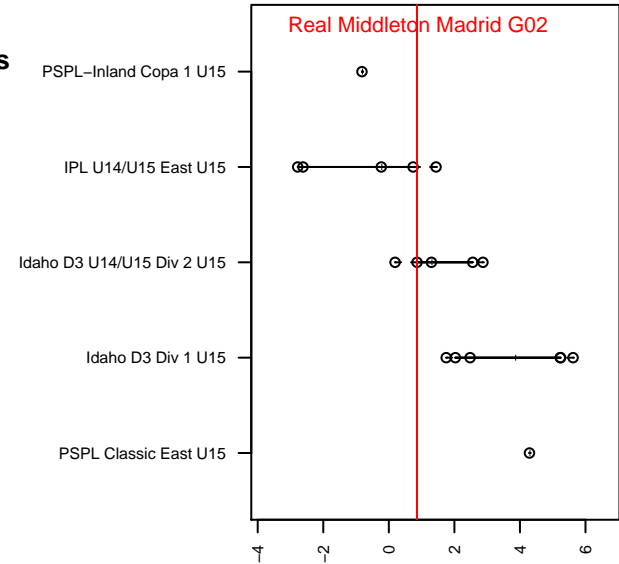

# Real Middleton Madrid G02

, ID  
 G02 total strength=1284  
 attack=6.77 defense=4.21  
 fall league = Idaho D3 U14/U15 Div 2 U15  
 spr league = Spr Idaho D3 U16G Div 2  
 notes= CF

alt names used:  
 REAL MIDDLETON CF MADRID

Venues played:  
 2016 Idaho D3 U14/U15 Division 2 U15  
 2016 Spr Idaho D3 U16G Division 2

**Real Middleton Madrid G02**  
 Dots are actual minus expected GF (blue circles) and GA (red triangles).  
 Blue line is smoothed change in attack strength. Red is smoothed change in defense strength.

**attack and defense variance (black dot)  
relative to other teams  
and top 10 in region**

**attack and defense rating  
relative to others at age  
and all opponents in last 13 months**

**Performance relative to 13 month average**